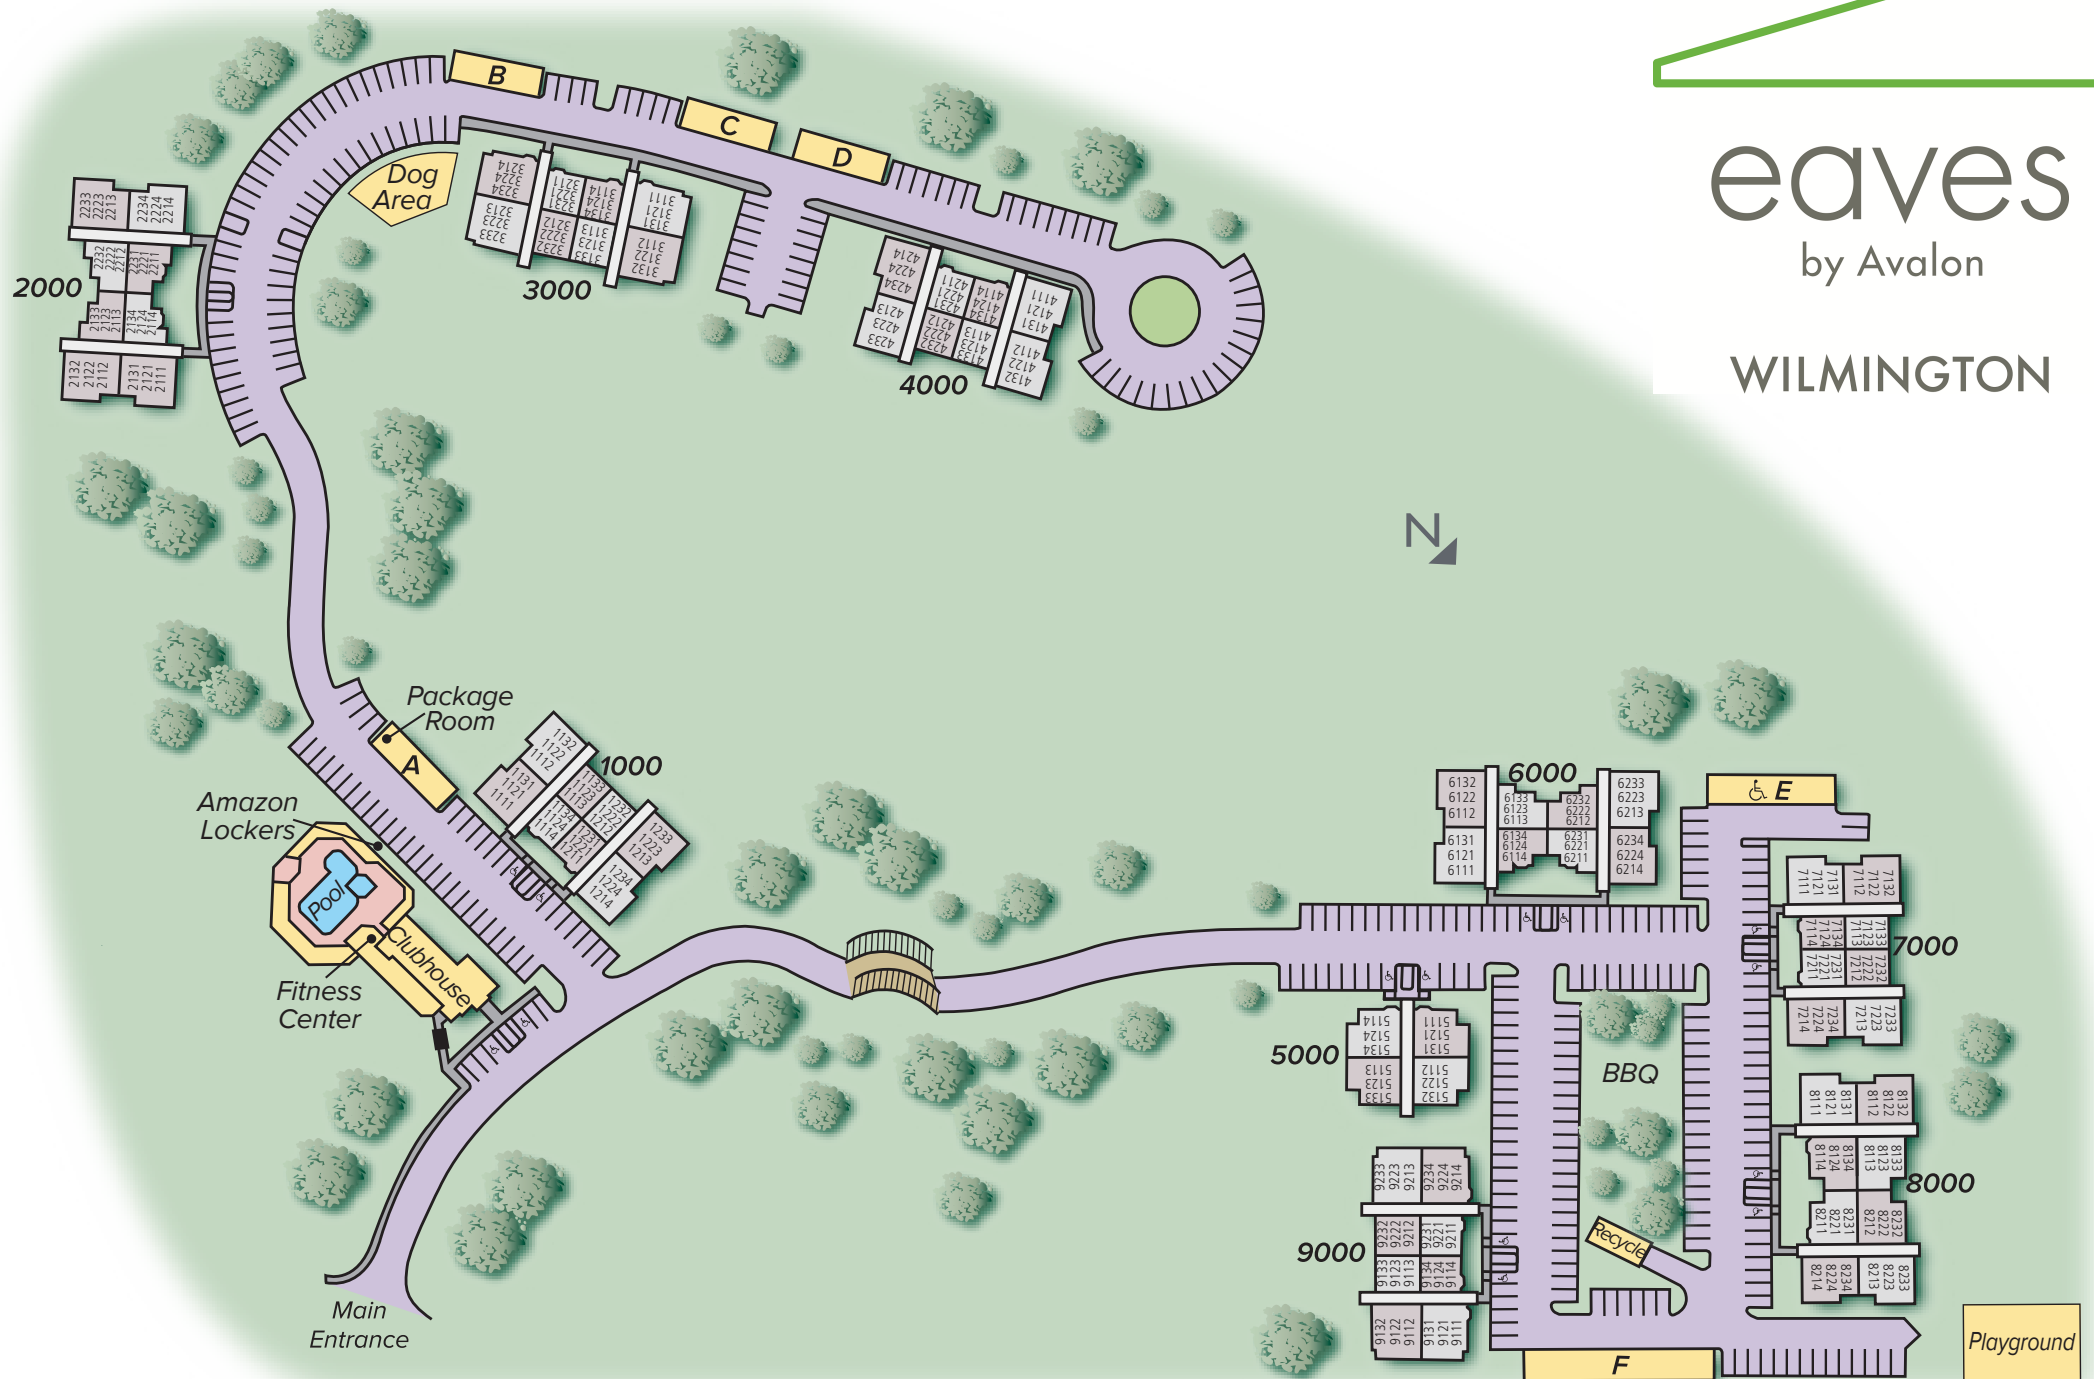

eaves

by Avalon

WILMINGTON

One Avalon Drive • Wilmington, MA 01887 • (978) 657-0988

This plan is meant for illustrative purposes only. Parking lot lines denote parking areas; actual number of spaces may vary from plan.

We would like to take you on a standard tour route that may include a model apartment and many community amenities. If you wish to alter this route, see a specific apartment or see other community features, we can do so upon request.